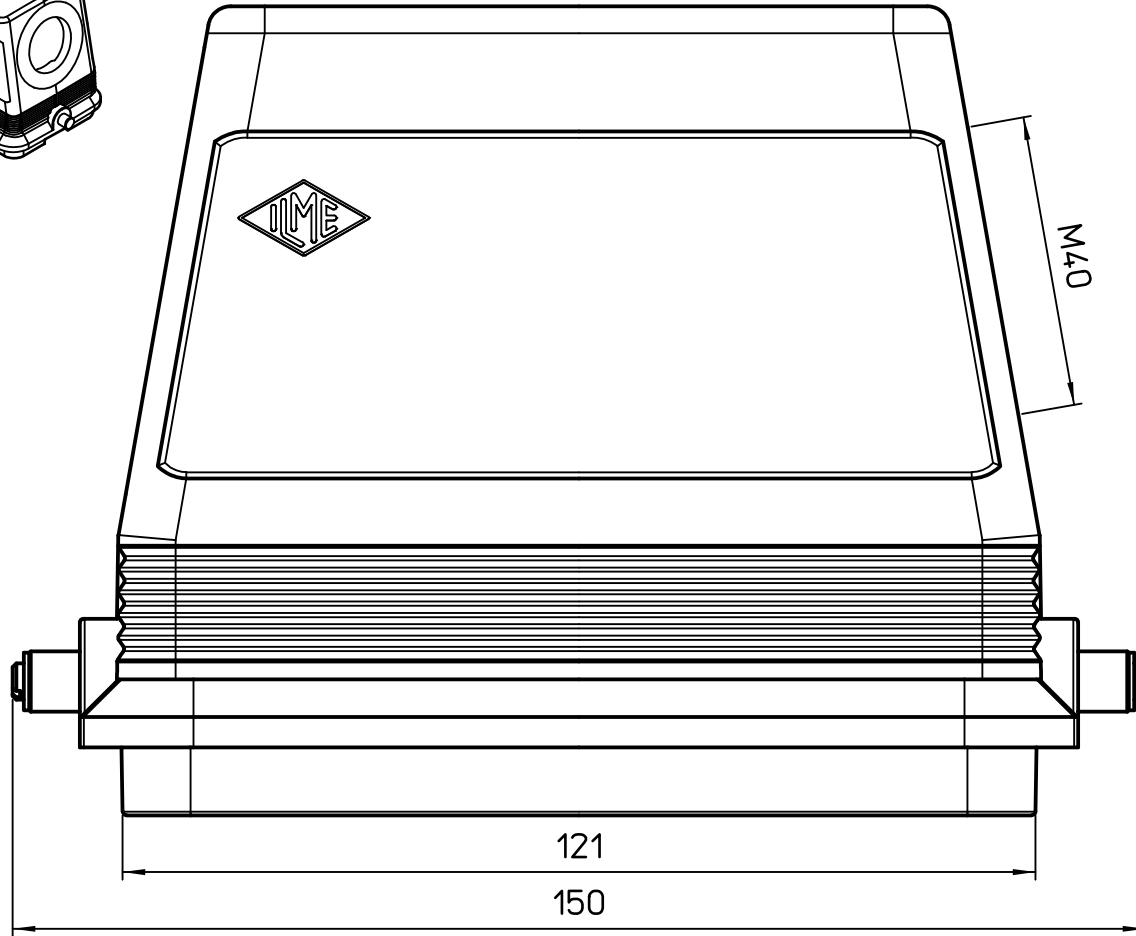

Diritti riservati All rights reserved

REV.	DATE	SIGNATURE		
		Dimensions in mm	Simplified representation with dimensions without tolerance	
Original Size A4		MFOR 48 L40	Scale 1:1	
Date 20/09/22		Hood with pegs, size "104.62", side entry M40, 180 °C		
Sign. S.Diasparra				