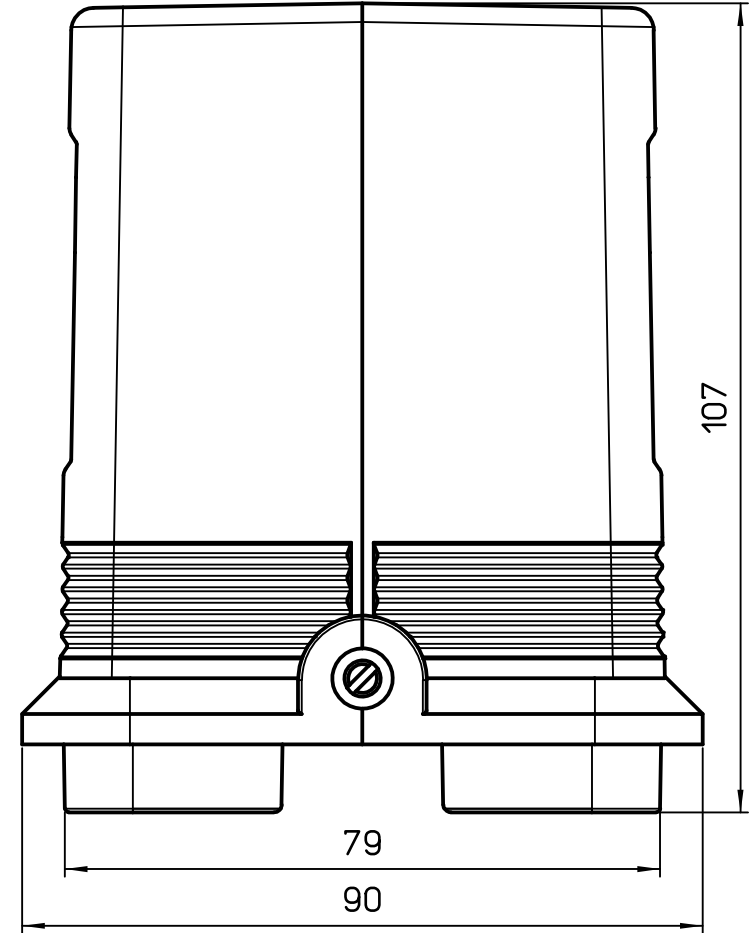

Diritti riservati All rights reserved

REV.	DATE	SIGNATURE		
		Dimensions in mm	Simplified representation with dimensions without tolerance	
Original Size A4		MFOR 48 L40	Scale 1:1	
Date 20/09/22		Hood with pegs, size "104.62", side entry M40, 180 °C		
Sign. S.Diasparra				